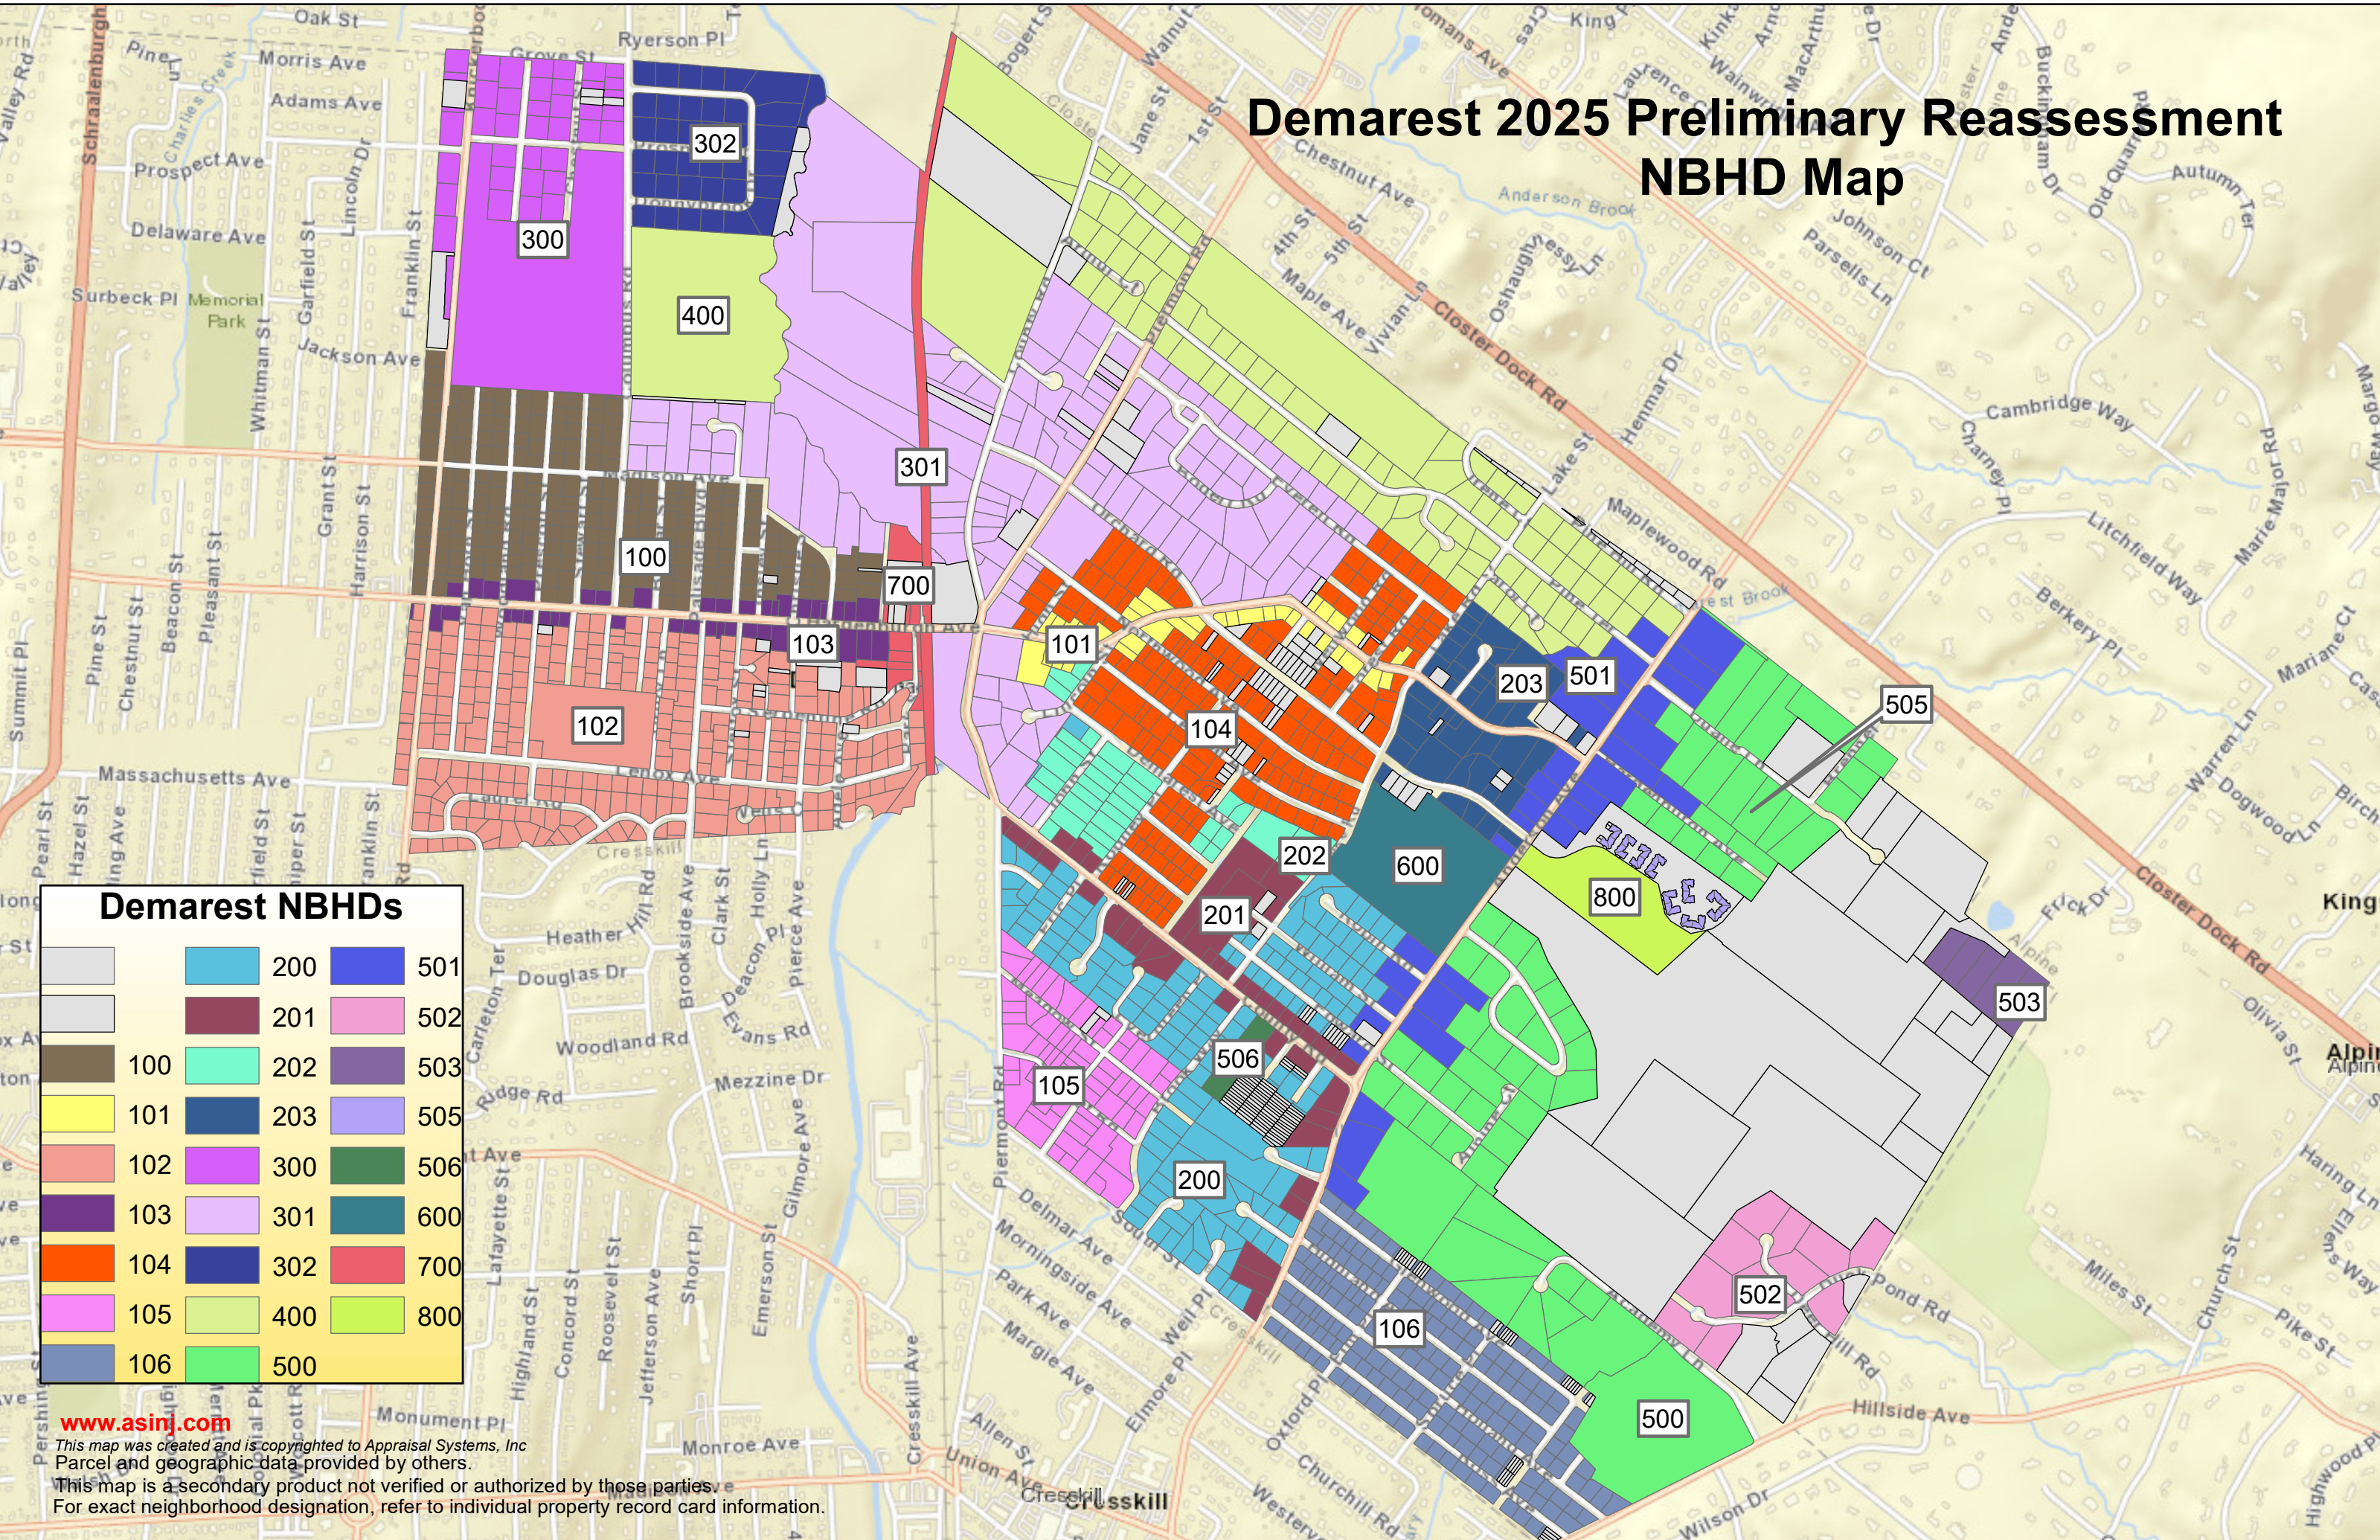

# Demarest 2025 Preliminary Reassessment NBHD Map

**Demarest NBHDs**

100	200	501
101	201	502
102	202	503
103	203	505
104	300	506
105	301	600
106	302	700
	400	800
	500	

[www.asnj.com](http://www.asnj.com)  
 This map was created and is copyrighted to Appraisal Systems, Inc  
 Parcel and geographic data provided by others.  
 This map is a secondary product not verified or authorized by those parties.  
 For exact neighborhood designation, refer to individual property record card information.